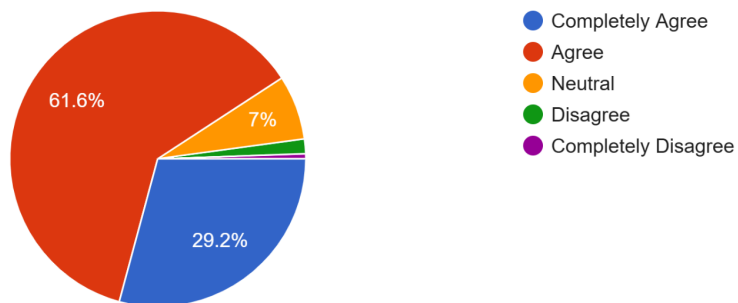

4. College Functioning is inclusive of Student interests

185 responses