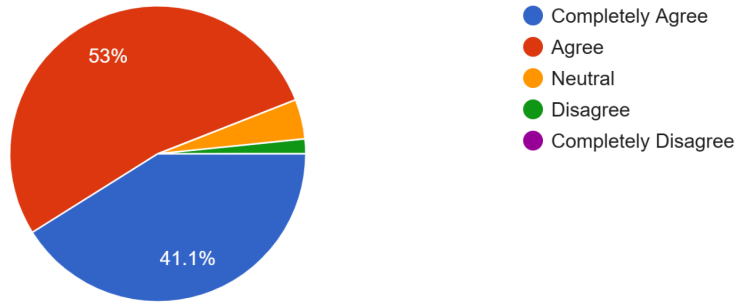

### Student Feedback

Session: 2023-24

---

1. I feel proud to be student of Govt. LCS PG College

185 responses

2. Education I receive is useful for my Career

185 responses