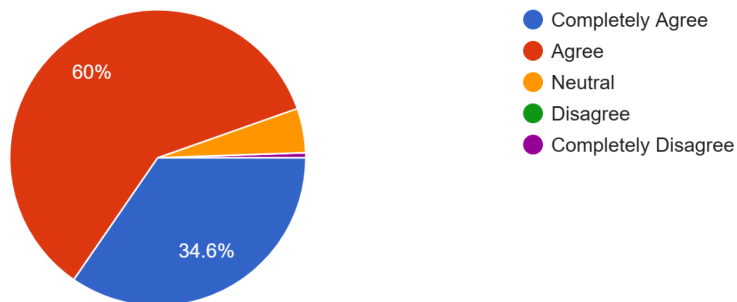

### Student Feedback

Session: 2023-24

---

1. I feel proud to be student of Govt. LCS PG College

185 responses

2. Education I receive is useful for my Career

185 responses

### 3. Academic Activities are Commendable

185 responses