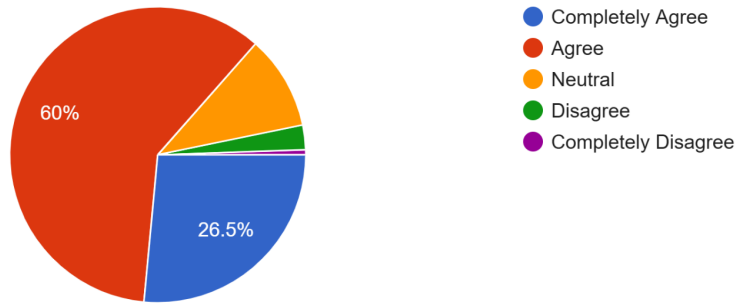

### Student Feedback

Session: 2023-24

---

1. I feel proud to be student of Govt. LCS PG College

185 responses

2. Education I receive is useful for my Career

185 responses

### 3. Academic Activities are Commendable

185 responses